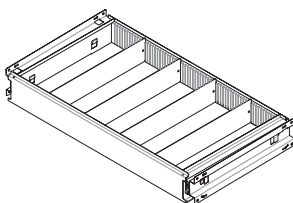

ROLL OUT MEDIA DRAWER

CODE	DIMENSIONS (mm)	COLOUR
151820	750W x 400D / 3 Dividers	Stone White
151824	900W x 400D / 3 Dividers	Stone White
151828	1050W x 400D / 4 Dividers	Stone White
151832	1200W x 400D / 5 Dividers	Stone White
151836	400D / 1 Divider	Stone White

*Dividers sold separately.