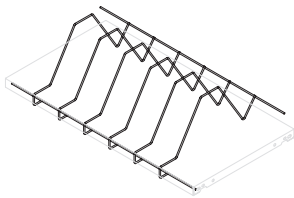

*Note that Fineline shelves should only be used as a top cover when 1200mm wide. They should never be used as a shelf (with load) above 1050mm wide.

SHELF CLIP – CABINET STYLE

CODE	DESCRIPTION	COLOUR
ERL624	SINGLE	Natural

*Suitable for use in Strata, Maxim, and Slimline Cabinets

SHELF CLIP – 'W' STYLE

CODE	DESCRIPTION	COLOUR
151320	W Style	Natural

*Suitable for use in Ultima and Storwall products.

SLOTTED SHELF DIVIDER

CODE	DIMENSIONS (mm)	COLOUR
202780	300D x 140H	Stone White
202781	400D x 140H	Stone White
202782	450D x 140H	Stone White

*Suitable for use on the Ultima style slotted shelf, and also in the base of the cabinets.

PLAIN SHELF DIVIDER

CODE	DIMENSIONS (mm)	COLOUR
202740	300D	Stone White
202742	400D	Stone White

*Steel clip-on style shelf divider suitable for use on plain shelves. Can be used on slotted shelves also.