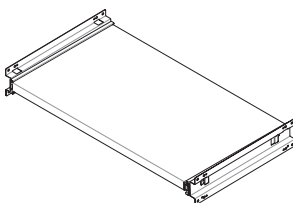

ROLL OUT REFERENCE SHELF

CODE	DIMENSIONS (mm)	COLOUR
151840	750W x 400D	Stone White
151844	900W x 400D	Stone White
151848	1050W x 400D	Stone White
151852	1200W x 400D	Stone White

*This accessory can be used with StorWall, Ultima CI-80, Tambour cabinets and all Compactus units using the Ultima CI-80 Static Shelving System.

ENQUIRIES

For contact details, visit
www.dexionoffice.com.au
Or call 1300 180 358