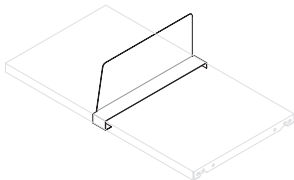

*Suitable for use in Strata, Maxim, and Slimline Cabinets

SHELF CLIP – 'W' STYLE

CODE	DESCRIPTION	COLOUR
151320	W Style	Natural

*Suitable for use in Ultima and Storwall products.

SLOTTED SHELF DIVIDER

CODE	DIMENSIONS (mm)	COLOUR
202780	300D x 140H	Stone White
202781	400D x 140H	Stone White
202782	450D x 140H	Stone White

*Suitable for use on the Ultima style slotted shelf, and also in the base of the cabinets.

PLAIN SHELF DIVIDER

CODE	DIMENSIONS (mm)	COLOUR
202740	300D	Stone White
202742	400D	Stone White

*Steel clip-on style shelf divider suitable for use on plain shelves. Can be used on slotted shelves also.