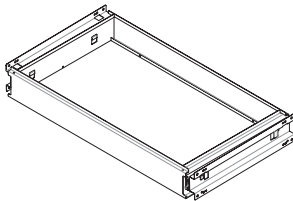

ROLL OUT FILE FRAME

CODE	DIMENSIONS (mm)	COLOUR
151800	750W x 400D	Stone White
151804	900W x 400D	Stone White
151808	1050W x 400D	Stone White
151812	1200W x 400D	Stone White
151816	Centre File Support*	Stone White

*Centre File Support is only applicable for 900W Roll Out File Frames.