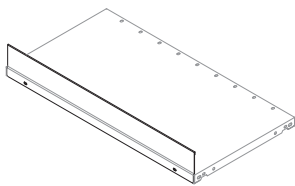

BIN FRONTS

CODE	DIMENSIONS (mm)	COLOUR
202791	750W x 80H	Stone White
202801	900W x 80H	Stone White
202811	1050W x 80H	Stone White
202821	1200W x 80H	Stone White

*Bin Fronts are used to provide a front lip to a standard shelf. They are often used in combination with slotted shelves and binning dividers to divide the storage level into separate bins.