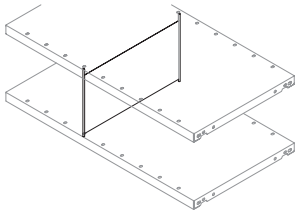

BINNING DIVIDER

CODE	DIMENSIONS (mm)*	COLOUR
202752	300D x 300H	Natural
202753	400D x 200H	Natural
202755	400D x 300H	Natural
202756	400D x 400H	Natural
202757	450D x 200H	Natural
202759	450D x 300H	Natural
202760	450D x 400H	Natural
202768	600D x 300H	Natural

*The binning divider locates into the shelf above and below, therefore the shelves must be positioned to suit the dividers. Example: a 200mm high binning divider requires the shelves to be positioned at 200mm centres (top to top).