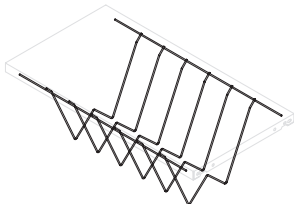

FILING RACK - SUSPENDED

CODE	DIMENSIONS (mm)	COLOUR
151746	750W x 400D	White
151749	900W x 400D	White
151752	1050W x 400D	White
151755	1200W x 400D	White
151748	900W x 300D	White
151754	1200W x 300D	White

*This accessory can be used with StorWall, Ultima CI-80, Tambour cabinets and all Compactus units using the Ultima CI-80 Static Shelving System. Suspended filing racks can be fitted to the top shelf of Strata and Maxim cabinets.